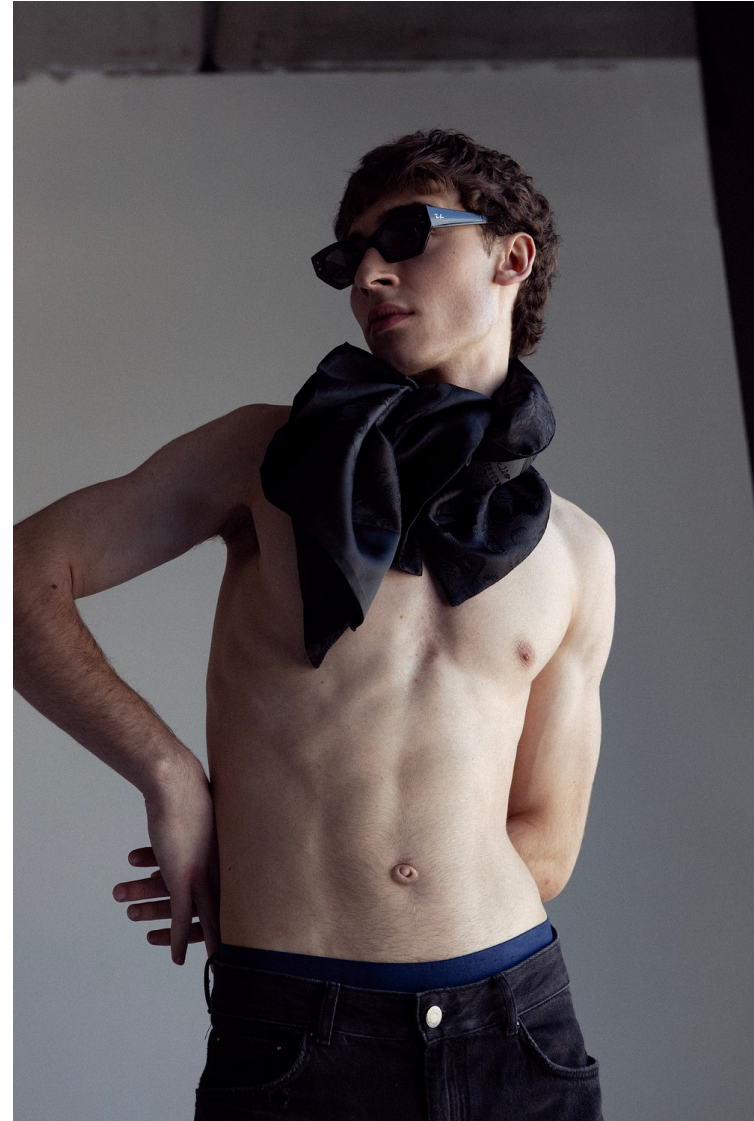

ABMODELS

CARLO E

Height: 188cm / 6' 2" Chest: 95cm / 37½" Waist: 75cm / 29½" Hips: 95cm / 37½" Shoes: 43 EU / 9 US / 8.5 UK Hair: Blond Eyes: Green brown

ABMODELS

CARLO E

Height: 188cm / 6' 2" Chest: 95cm / 37½" Waist: 75cm / 29½" Hips: 95cm / 37½" Shoes: 43 EU / 9 US / 8.5 UK Hair: Blond Eyes: Green brown